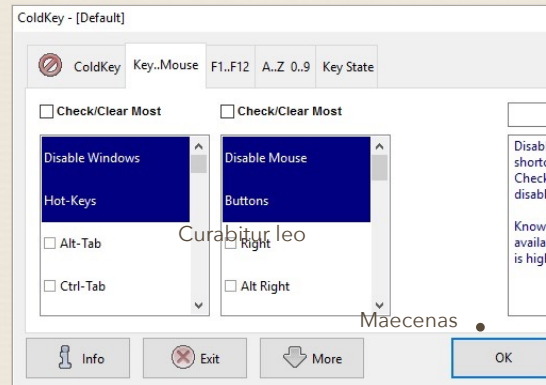

Different than Secure Desktop. Secure Desktop has always been a product designed as a full desktop security solution. ColdKey is our solution for customers who just want to disable various hot-key combinations. Period.

SIMPLE

ColdKey runs as a tray icon in the Windows Explorer shell. With ColdKey, there is one tabbed dialog with lists of over 350 different hot-keys. Simply check the hot-key combinations that you want to disable and that's it!