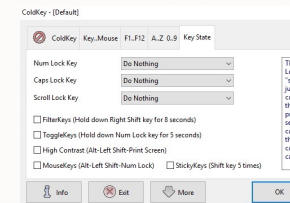

alt-right arrow

alt-up arrow

alt-down arrow

alt-shift-escape

alt-shift-tab

many, many more...

SINGLE UNIT, CKW-07-001

\$95.00 US

ColdKey Tab
Password and Auto Start

Windows Keys
Mouse Buttons

5-PACK, CKW-07-005:

\$350.00 US

Function Keys

Letters and Numbers

10-PACK, CKW-07-010:

\$600 US