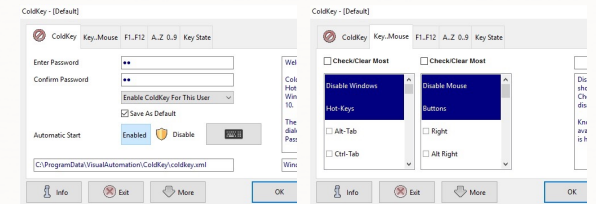

Disable over 350 Hot-Keys

alt-escape

alt-tab

alt-space

alt-home

alt-end

alt-enter

alt-left arrow

alt-right arrow

alt-up arrow

alt-down arrow

alt-shift-escape

alt-shift-tab

many, many more...

SINGLE UNIT, CKW-07-001

\$95.00 US