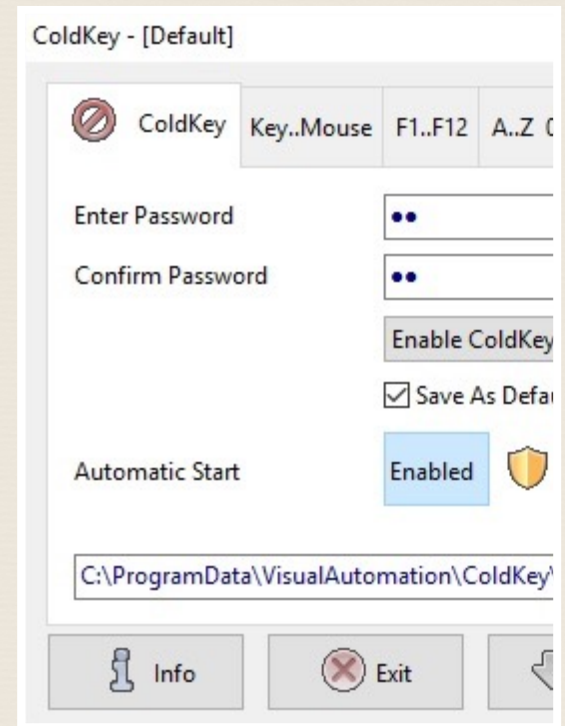

COLDKEY 10

ColdKey 10 disables over 350 hot-keys in Windows 7, Windows 8.1 or Windows 10