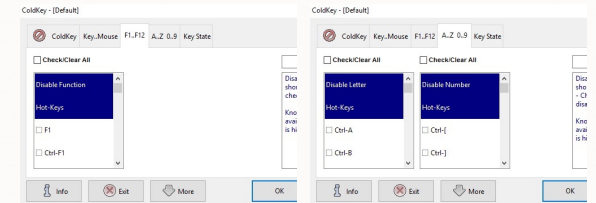

Function Keys

Letters and Numbers

10-PACK, CKW-07-010:

$600 US