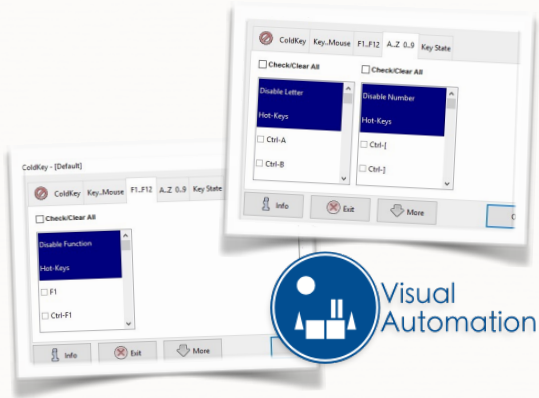

COLDKEY 10

ColdKey 10 disables over 350 hot-keys in Windows 7, Windows 8.1 or Windows 10

Disable over 350 Hot-Keys

alt-escape

alt-tab

alt-space

alt-home

alt-end

alt-enter

alt-left arrow

alt-right arrow

alt-up arrow

alt-down arrow

alt-shift-escape

alt-shift-tab

many, many more...

SINGLE UNIT, CKW-07-001

$95.00 US

5-PACK, CKW-07-005:

$350.00 US

10-PACK, CKW-07-010:

$600 US