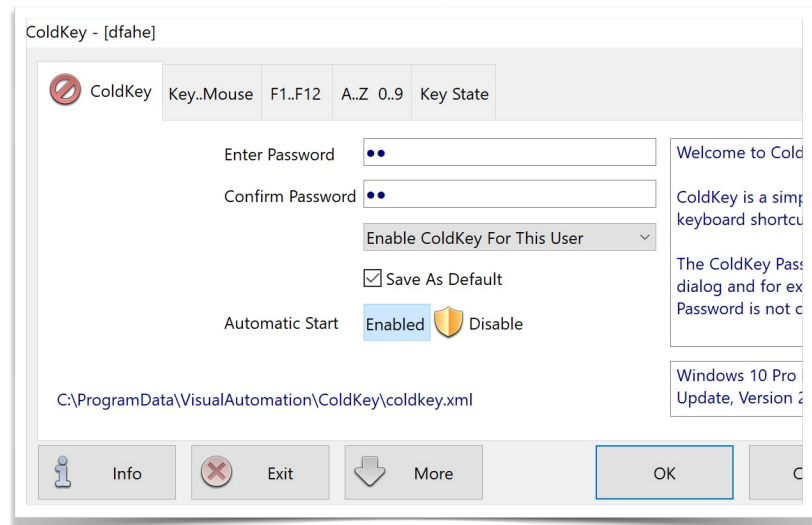

alt-shift-esc

alt-shift-tab

alt-shift-space

ctrl-esc

ctrl-tab

ctrl-shift-tab

Windows 10

ColdKey runs as a tray icon in the Windows Explorer shell. With ColdKey, there is one tabbed dialog with lists of over 350 different hot-keys. Simply check the hot-key combinations that you want to disable and that's it!